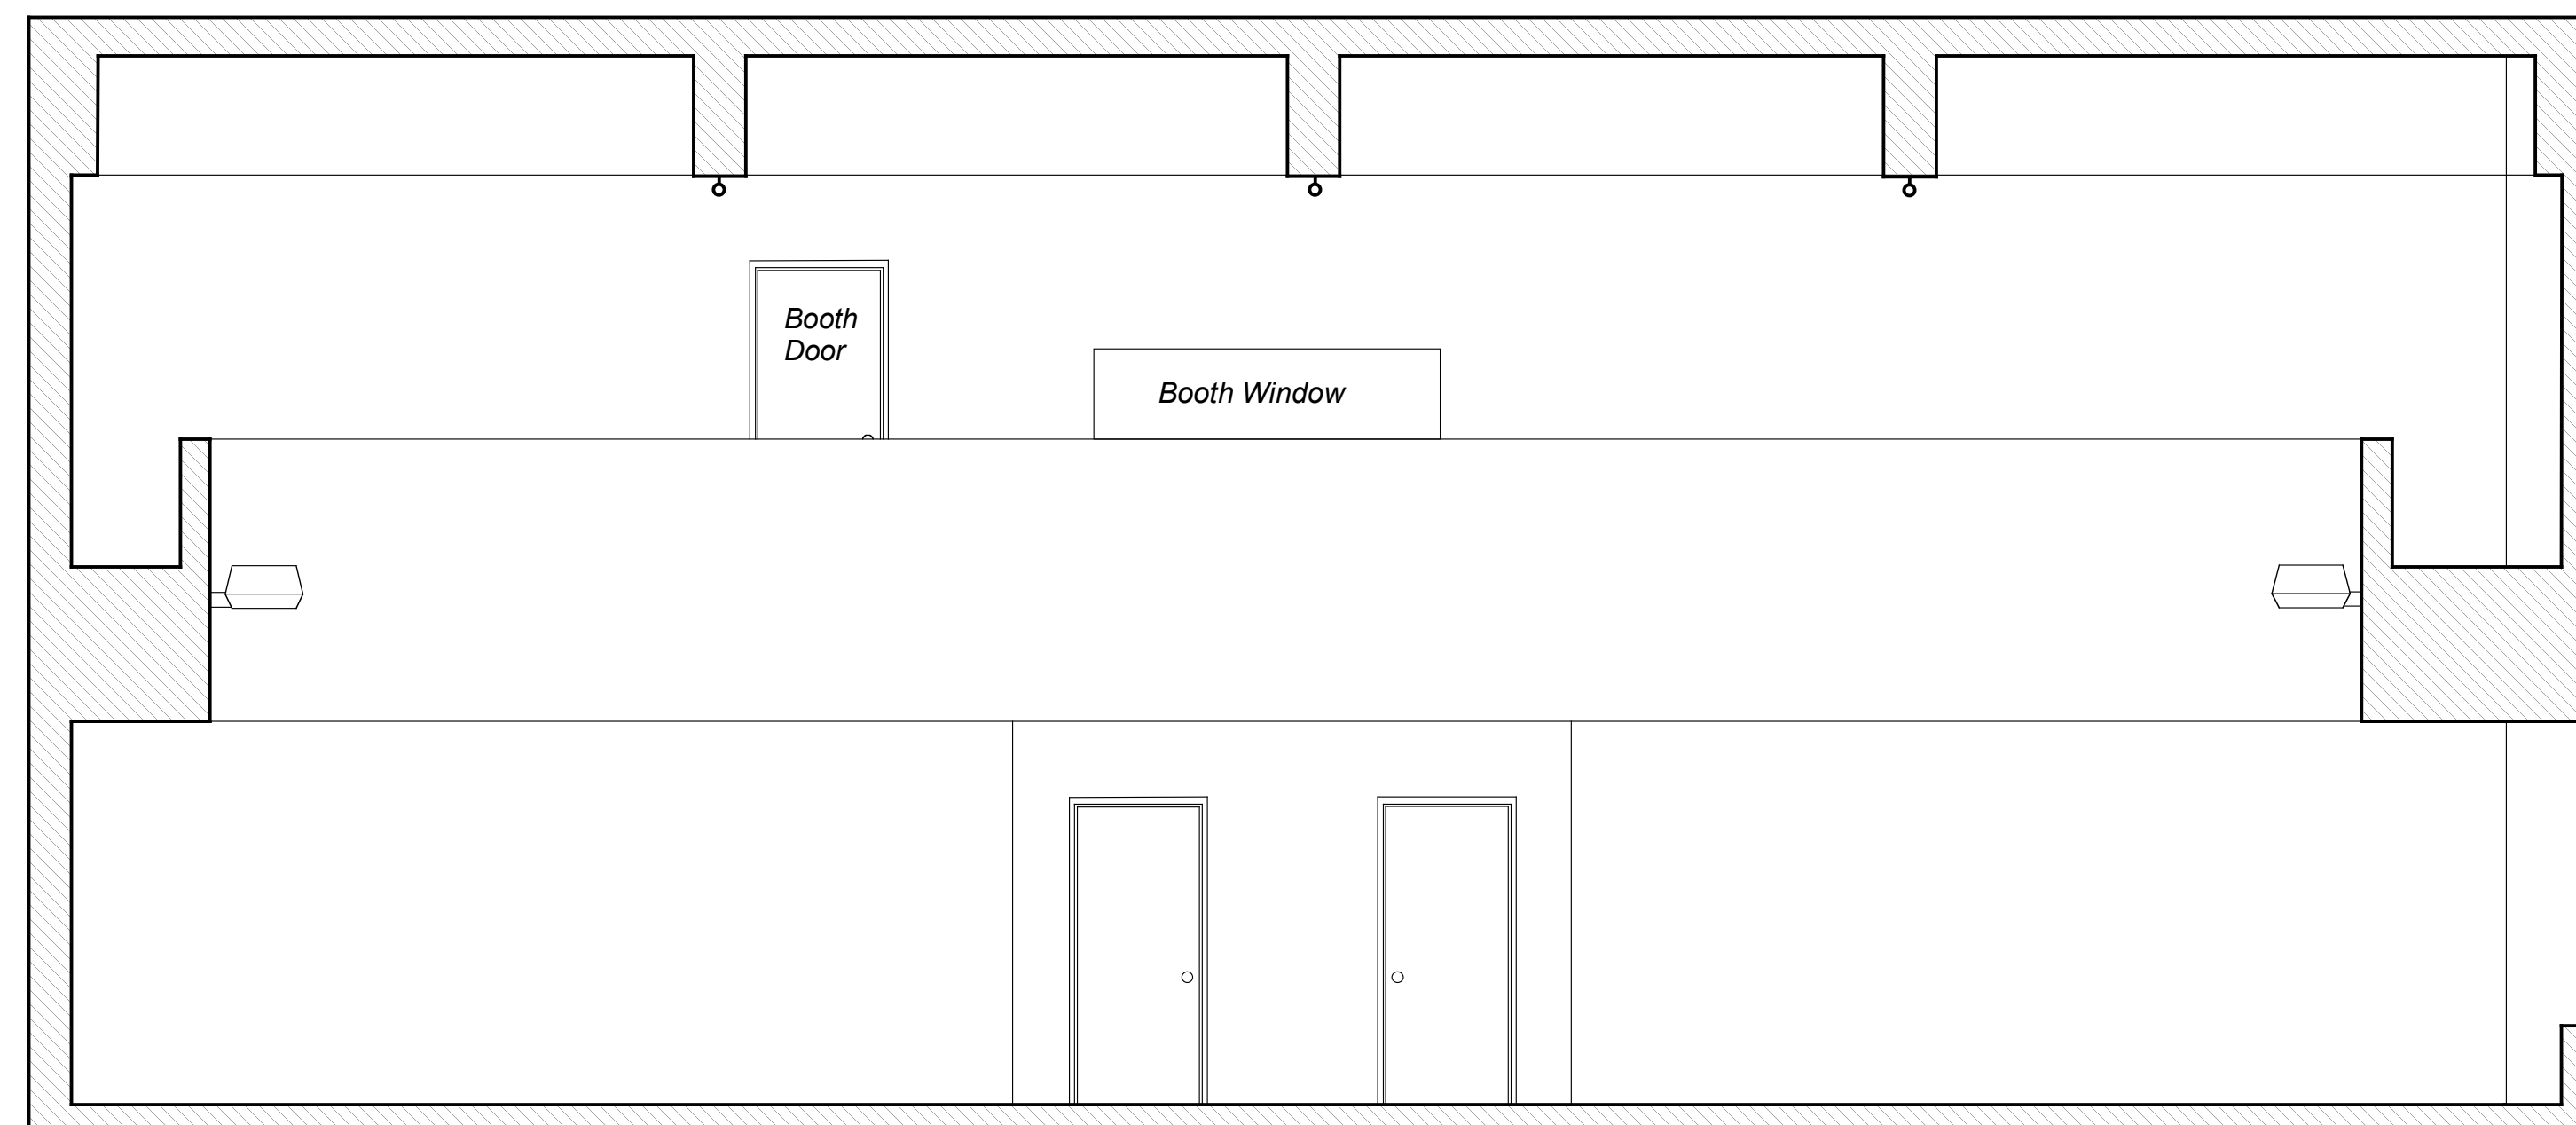

Section facing East

Section facing North

<u>The John J. Louis Room</u>	
Norris University Center: Northwestern University	
Drafted by Benjamin Wilhelm	Scale: 1/4" = 1' - 0"
Last Updated: 6/6/03	Sheet #2 of 2