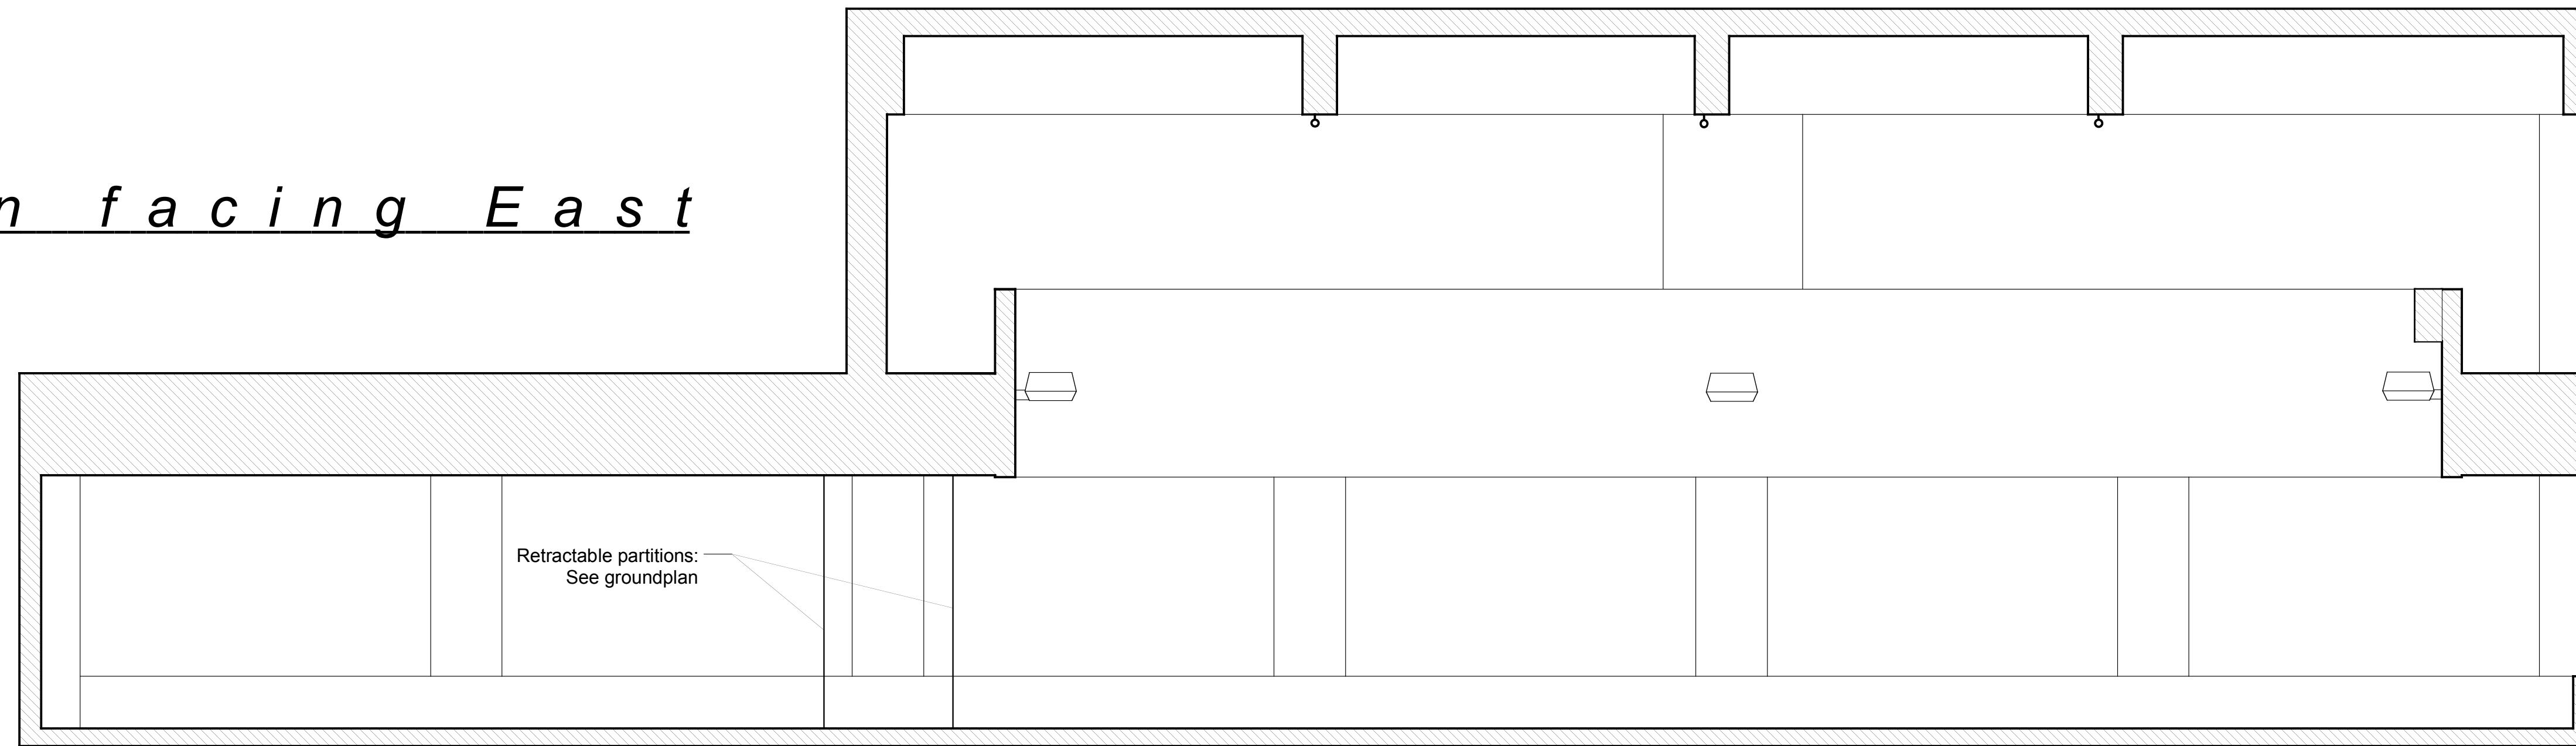

Section facing East

Section facing North

<u>The John J. Louis Room</u>	
Norris University Center: Northwestern University	
Drafted by Benjamin Wilhelm	Scale: 1/4" = 1' - 0"
Last Updated: 6/6/03	Sheet #2 of 2